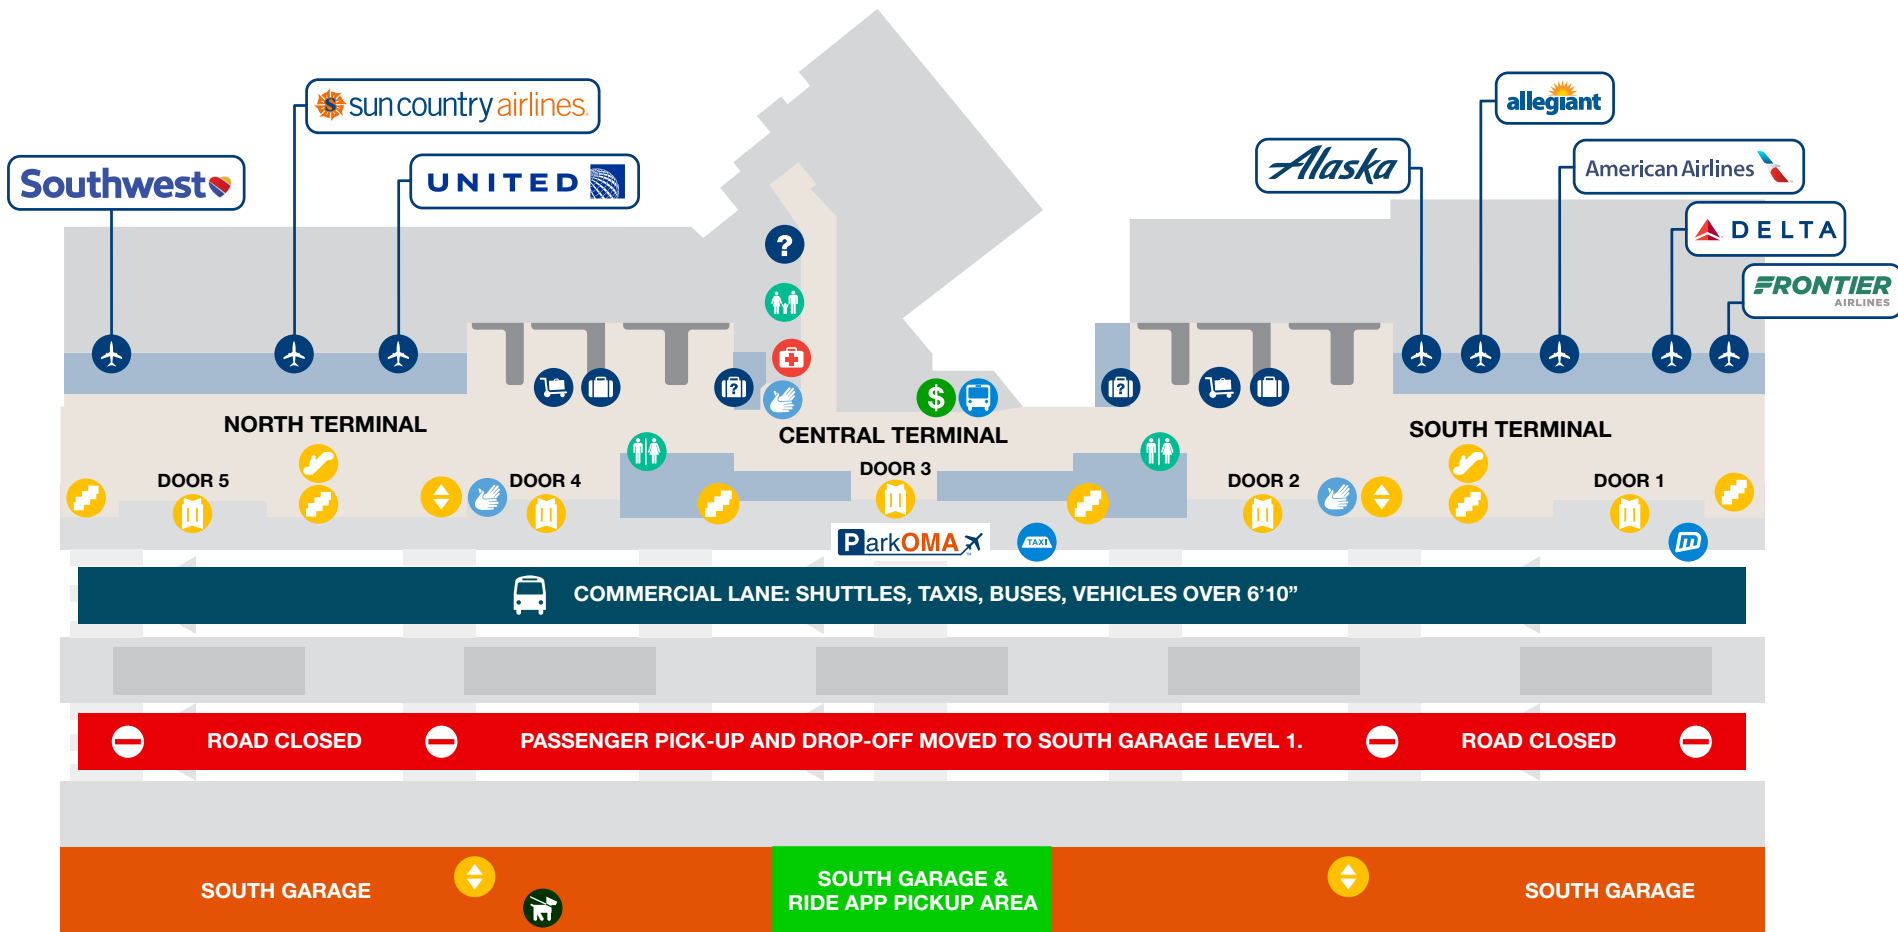

EPPLEY AIRFIELD: Property Overview

AIRLINES, SERVICES & AMENITIES

- Airline Ticket Counters
- Baggage Claim
- Baggage Claim Offices
- Lost and Found
- Smarte Carte
- Restrooms
- Family Restroom
- Wells Fargo ATM
- Service Animal Relief
- First Aid Room

TRANSPORTATION

- Ground Transportation Center
- Metro Bus
- Taxi
- ParkOMA Economy Parking Shuttle
- Stairs
- Escalators
- Elevators
- Main Entrances
- Video Relay Service

RED COURTESY PHONES
CAN BE FOUND
WITHIN BOTH CONCOURSES

| AIRLINES, SERVICES & AMENITIES | | FOOD & BEVERAGE | | GIFTS & SHOPPING | |
|--------------------------------|---------------|--|--|--------------------------|--|
| Airline Gates | Restrooms | Concourse B <i>North Hangar, Scooter's Coffee, Godfather's Pizza</i> | Pints-Flights-Bites | Hudson News/Gifts | |
| Security Checkpoint | Mother's Room | Pauli's Lounge | South Food Court <i>A&W, Godfather's Pizza, Blimpie</i> | Gallery Eppley by Hudson | |
| Wells Fargo ATM | Stairs | North Food Court <i>KFC, Hugo's Tacos, Hangar Express, Godfather's Pizza, Blimpie</i> | Concourse A <i>Kracky McGee's</i> | Hudson Booksellers | |
| Eppley Conference Center | Escalators | | | | |
| Video Relay Service | Elevators | | | | |

EPPLEY AIRFIELD: Ride App Area (Uber/Lyft)