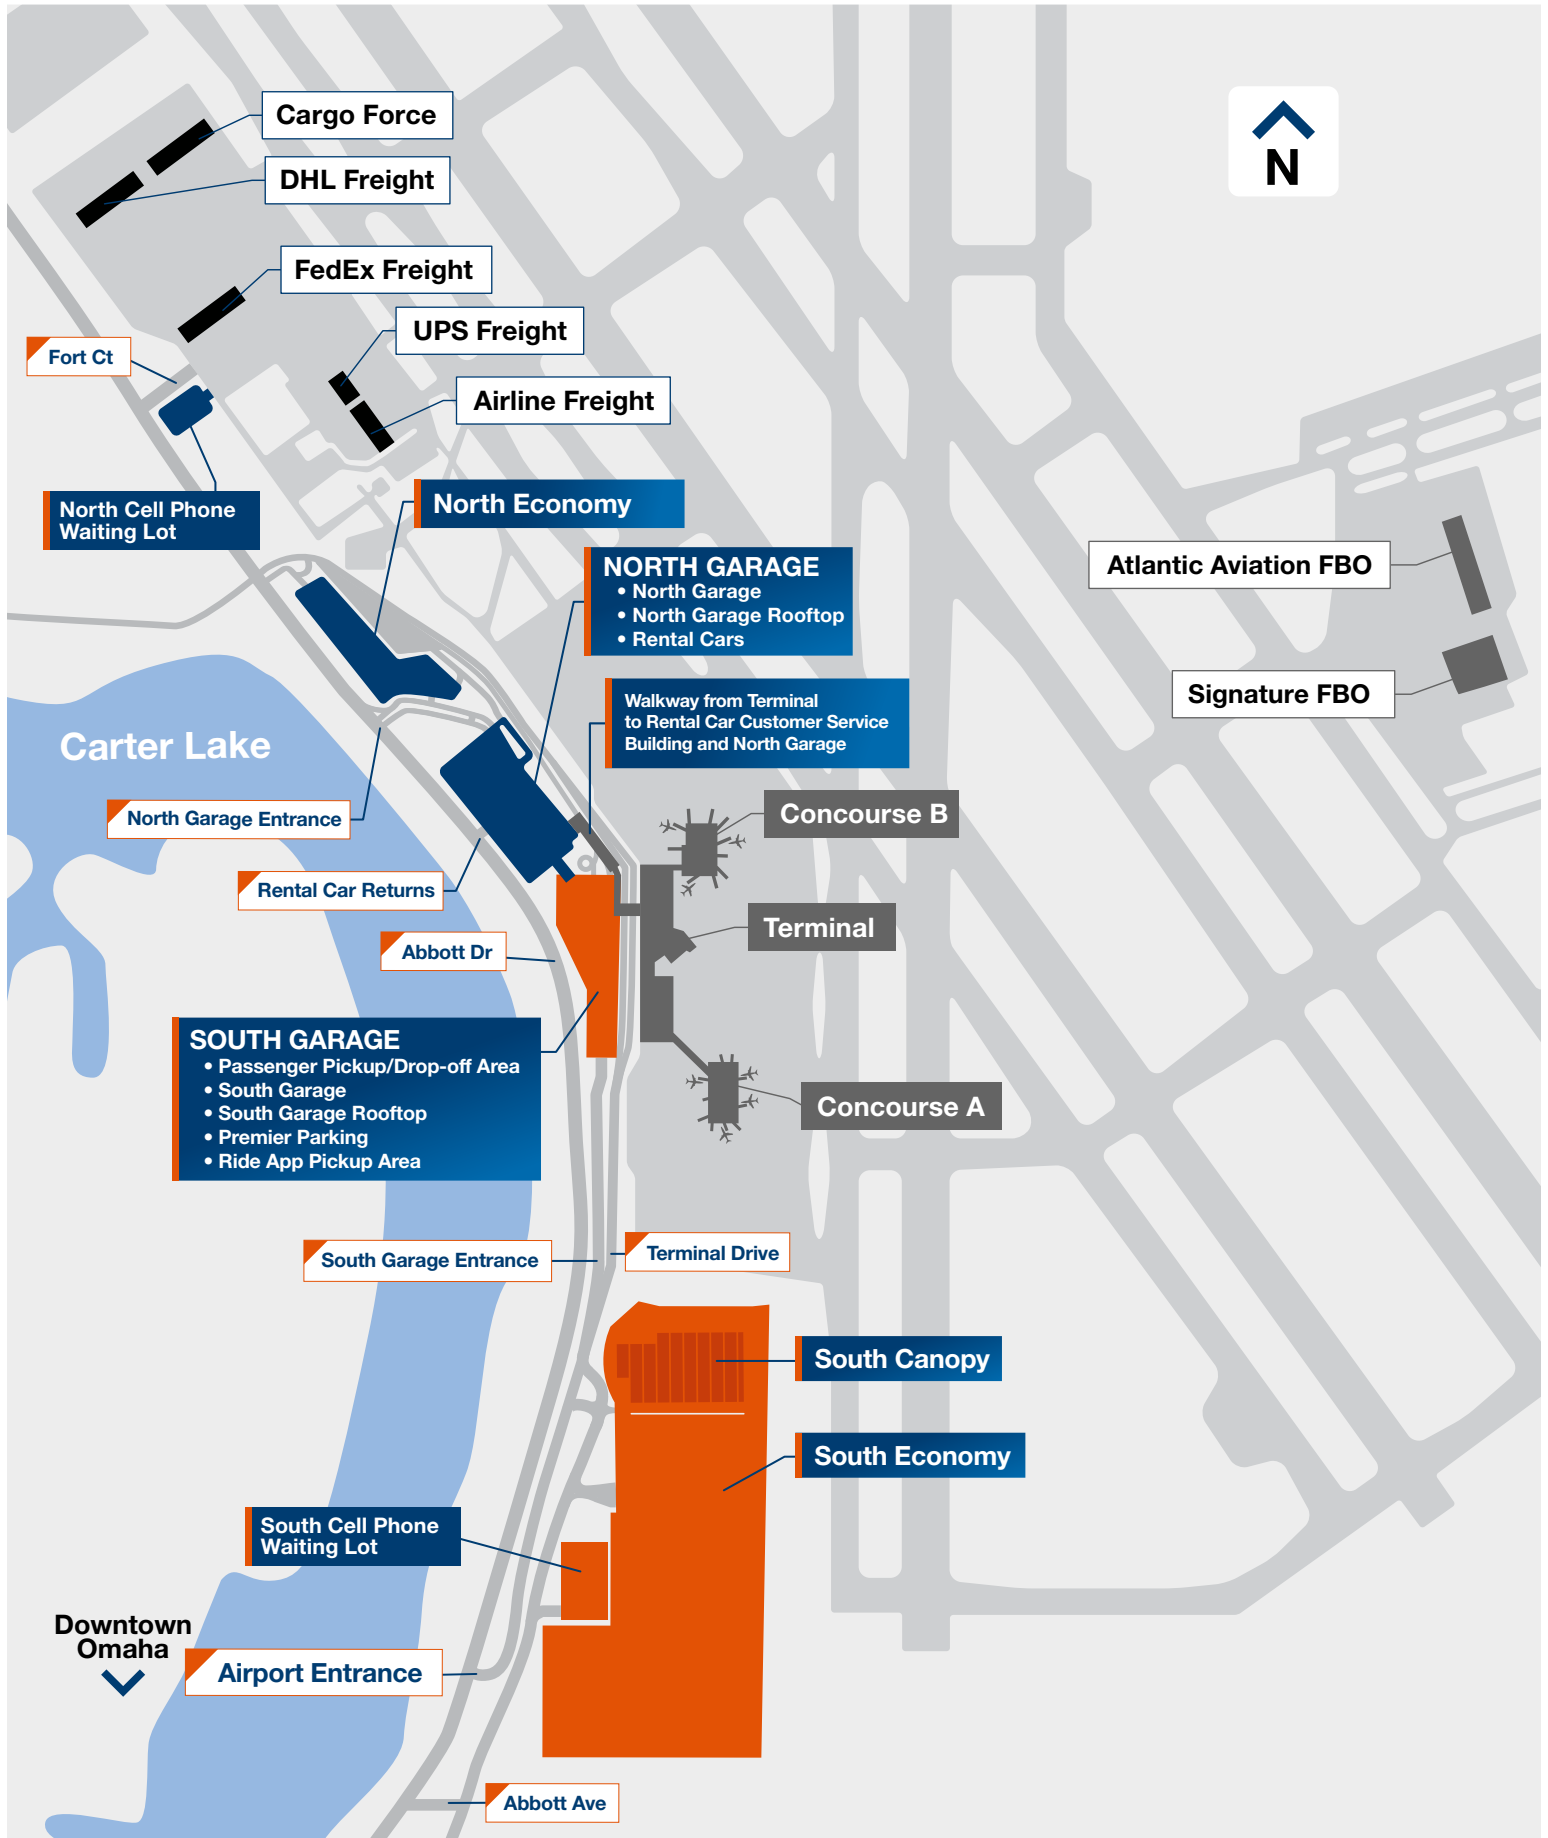

EPPLEY AIRFIELD: Property Overview

AIRLINES, SERVICES & AMENITIES

- Airline Ticket Counters
- Baggage Claim
- Baggage Claim Offices
- Lost and Found
- Smarte Carte
- Restrooms
- Family Restroom
- Wells Fargo ATM
- Service Animal Relief
- First Aid Room

TRANSPORTATION

- Ground Transportation Center
- Metro Bus
- Taxi
- ParkOMA Economy Parking Shuttle
- Stairs
- Escalators
- Elevators
- Main Entrances
- Video Relay Service

RED COURTESY PHONES
CAN BE FOUND
WITHIN BOTH CONCOURSES

| AIRLINES, SERVICES & AMENITIES | | FOOD & BEVERAGE | | GIFTS & SHOPPING | |
|--------------------------------|---------------|--|--|--------------------------|--|
| Airline Gates | Restrooms | Concourse B <i>North Hangar, Scooter's Coffee, Godfather's Pizza</i> | Pints-Flights-Bites | Hudson News/Gifts | |
| Security Checkpoint | Mother's Room | Pauli's Lounge | South Food Court <i>A&W, Godfather's Pizza, Blimpie</i> | Gallery Eppley by Hudson | |
| Wells Fargo ATM | Stairs | North Food Court <i>KFC, Hugo's Tacos, Hangar Express, Godfather's Pizza, Blimpie</i> | Concourse A <i>Kracky McGee's</i> | Hudson Booksellers | |
| Eppley Conference Center | Escalators | | | | |
| Video Relay Service | Elevators | | | | |

EPPLEY AIRFIELD: Ride App Area (Uber/Lyft)