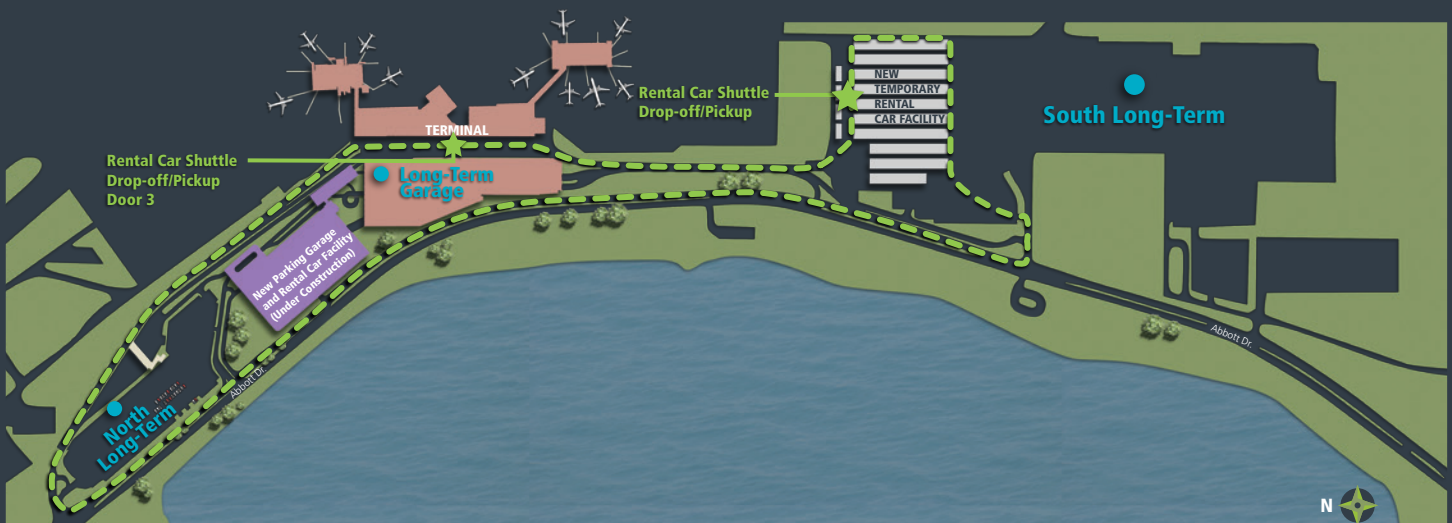

For more information visit us at flyOMA.com or download the free flyOMA app

WHAT TO EXPECT

PUBLIC PARKING

- The existing Surface Lot will close on 04/13/2017 to make way for construction of a New Parking Garage and Rental Car Facility
- The existing Canopy Lot will close on 04/13/2017 to accommodate a temporary Rental Car Pick-up and Return Lot during construction of the New Parking Garage and Rental Car Facility
- Any vehicles remaining in the Surface Lot or the Canopy Lot following 05/01/2017 will be relocated to the South Long-Term Economy Parking Lot
- Alternative parking options are available at the following locations:

South Long Term Economy	\$6.00/day
North Long Term Economy	\$7.00/day
Long Term Parking Garage	\$16.00/day

RENTAL CAR FACILITY

- The existing Rental Car Pick-up and Return Lot will close at 4:00 am on 05/10/2017 to make way for construction of a New Parking Garage and Rental Car Facility
- A new temporary Rental Car Pick-up and Return Lot will open under the canopies near the South Long-Term Parking Lot on 05/10/2017
- All vehicles returned on or after 05/10/2017 must be returned to the new temporary Rental Car Return Lot under the canopies near the South Long-Term Parking Lot - follow the roadway signs along Abbott Drive to the new location
- To access the new temporary Rental Car Pick-up and Return Lot from the terminal, a consolidated shuttle bus for all rental car companies will be provided on the center island outside of Door 3
- All existing rental car counters will remain on the lower level of the terminal building near Door 3 until the new Parking Garage and Rental Car Facility opens in 2019