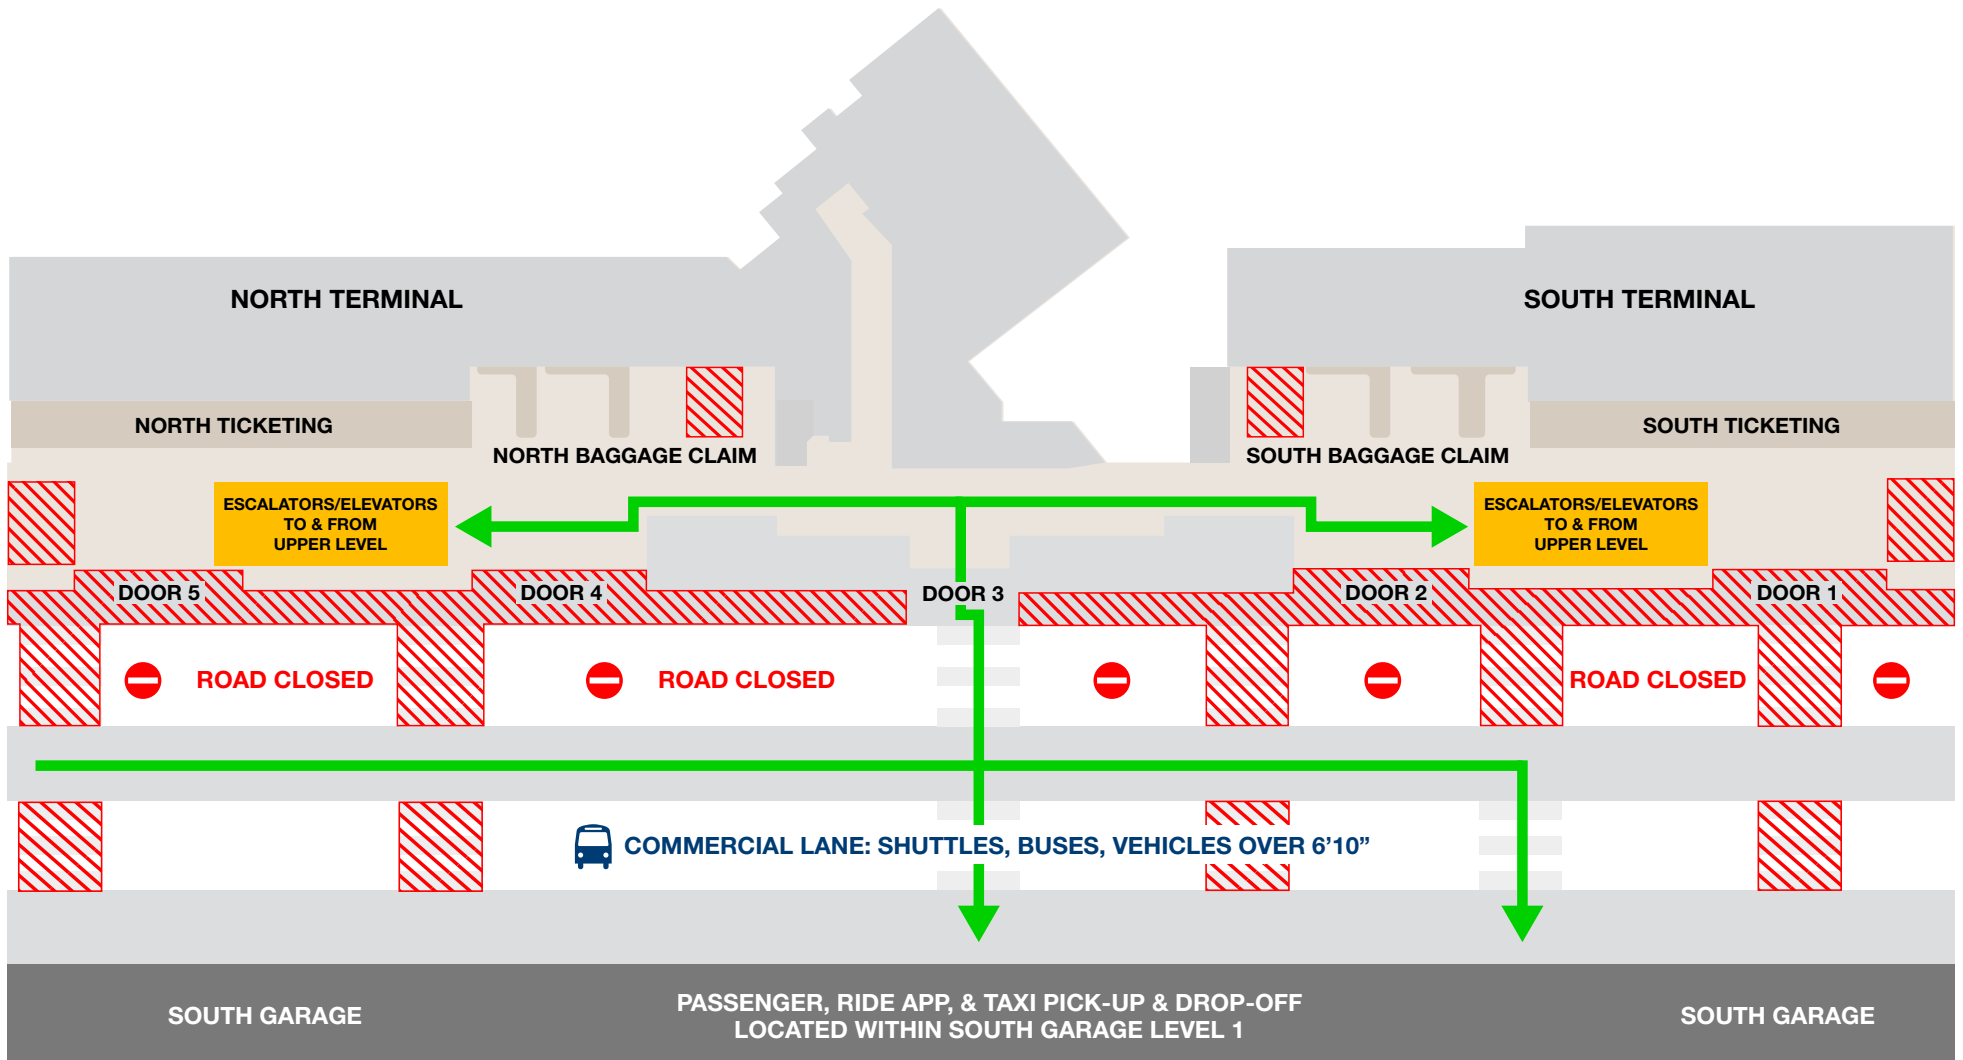

Lower Level Terminal

 Closed for Construction

PASSENGER, RIDE APP, & TAXI PICK-UP & DROP-OFF
LOCATED WITHIN SOUTH GARAGE LEVEL 1